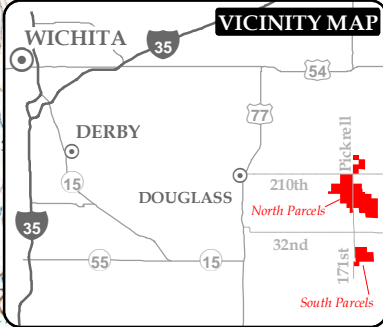

ROCK CREEK RANCH

Butler & Cowley Counties, Kansas

MASON MORSE
RANCH COMPANY

This map is for visual aid only. Accuracy is not guaranteed.

South Parcels

0 0.25 0.5 Miles

December 1st, 2010

YampaGeo, LLC - 970.701.3008 - www.yampageo.com