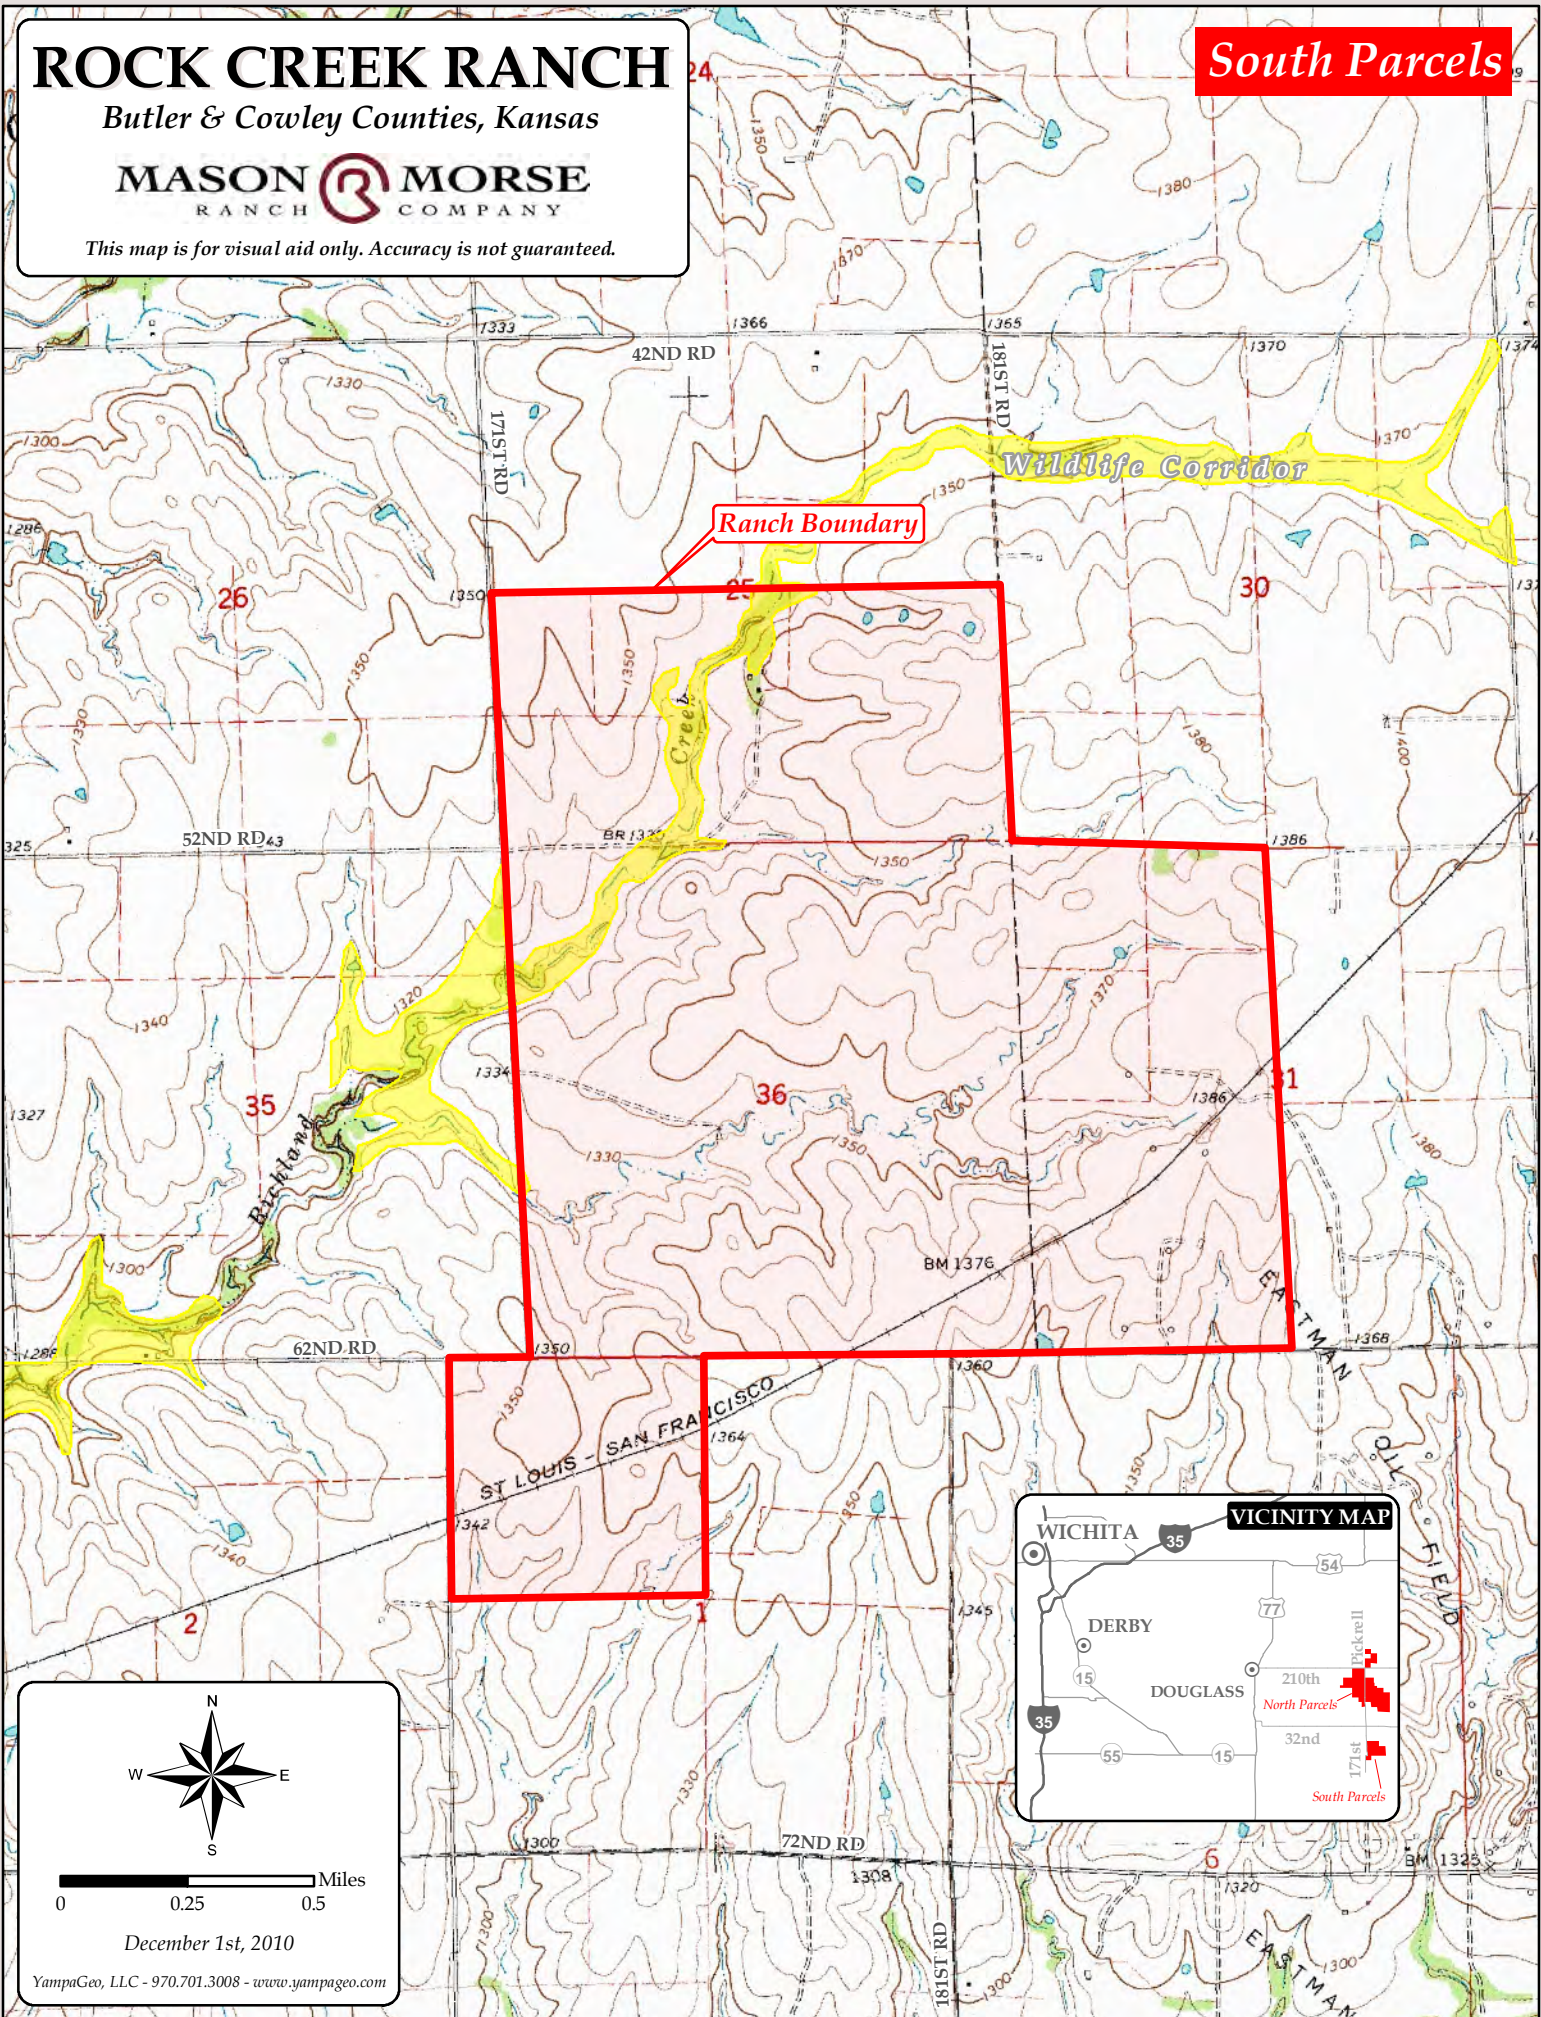

ROCK CREEK RANCH

Butler & Cowley Counties, Kansas

MASON MORSE
RANCH COMPANY

This map is for visual aid only. Accuracy is not guaranteed.

South Parcels

0 0.25 0.5 Miles

December 1st, 2010

YampaGeo, LLC - 970.701.3008 - www.yampageo.com