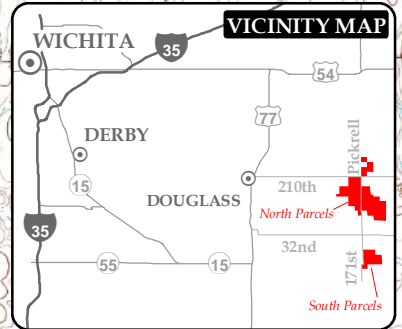

ROCK CREEK RANCH

Butler & Cowley Counties, Kansas

MASON MORSE
RANCH COMPANY

This map is for visual aid only. Accuracy is not guaranteed.

North Parcels

Ranch Boundary

0 0.25 0.5 1 Miles

December 1st, 2010