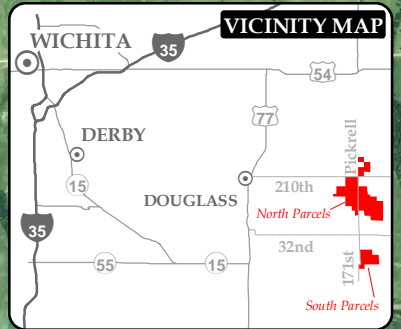

ROCK CREEK RANCH

Butler & Cowley Counties, Kansas

MASON MORSE
RANCH COMPANY

This map is for visual aid only. Accuracy is not guaranteed.

North Parcels

Ranch Boundary

Wildlife Corridor

December 1st, 2010